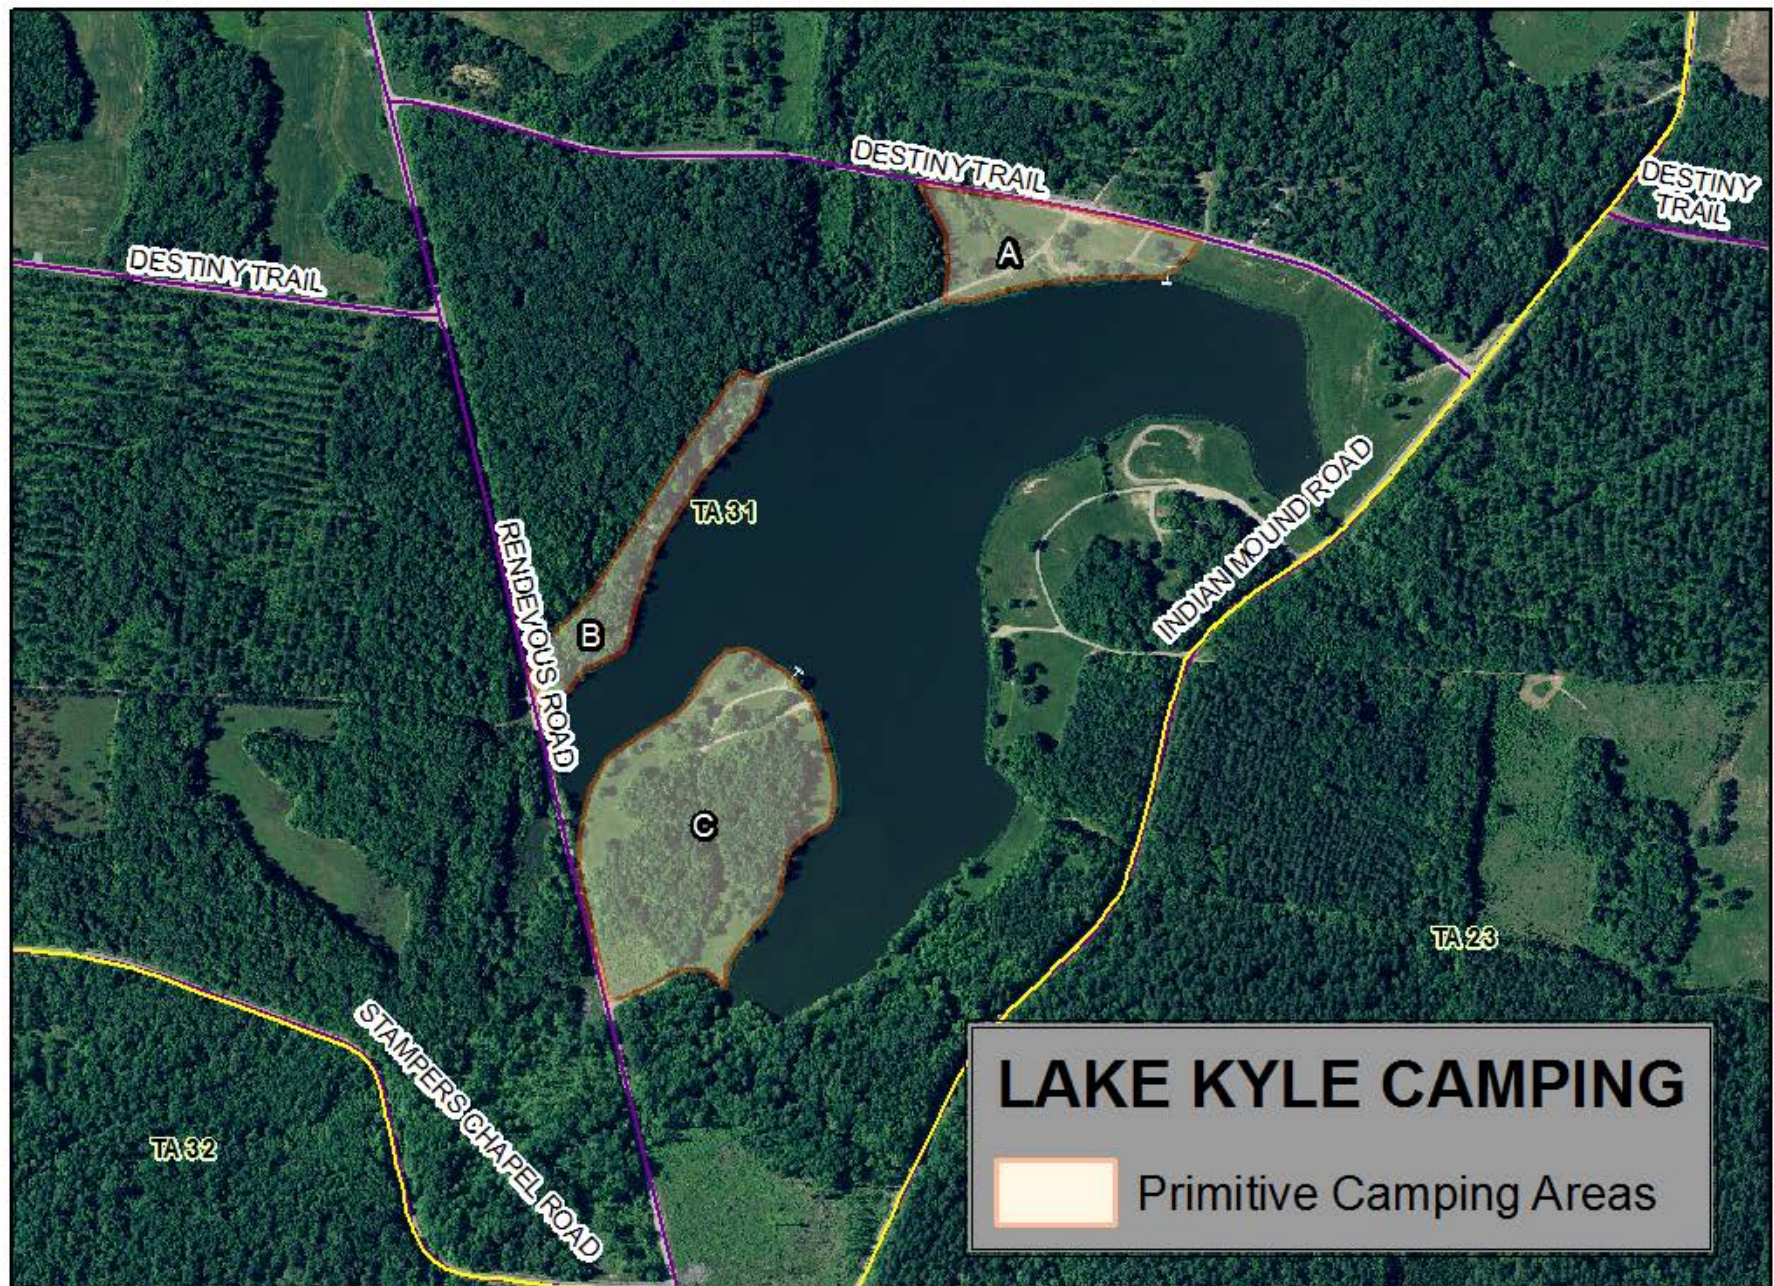

Lake Kyle - TA31 - Primitive Camping Areas

Primitive camping is allowed only in the highlighted areas (A, B, and C) surrounding Lake Kyle. All other areas are off limits to camping.